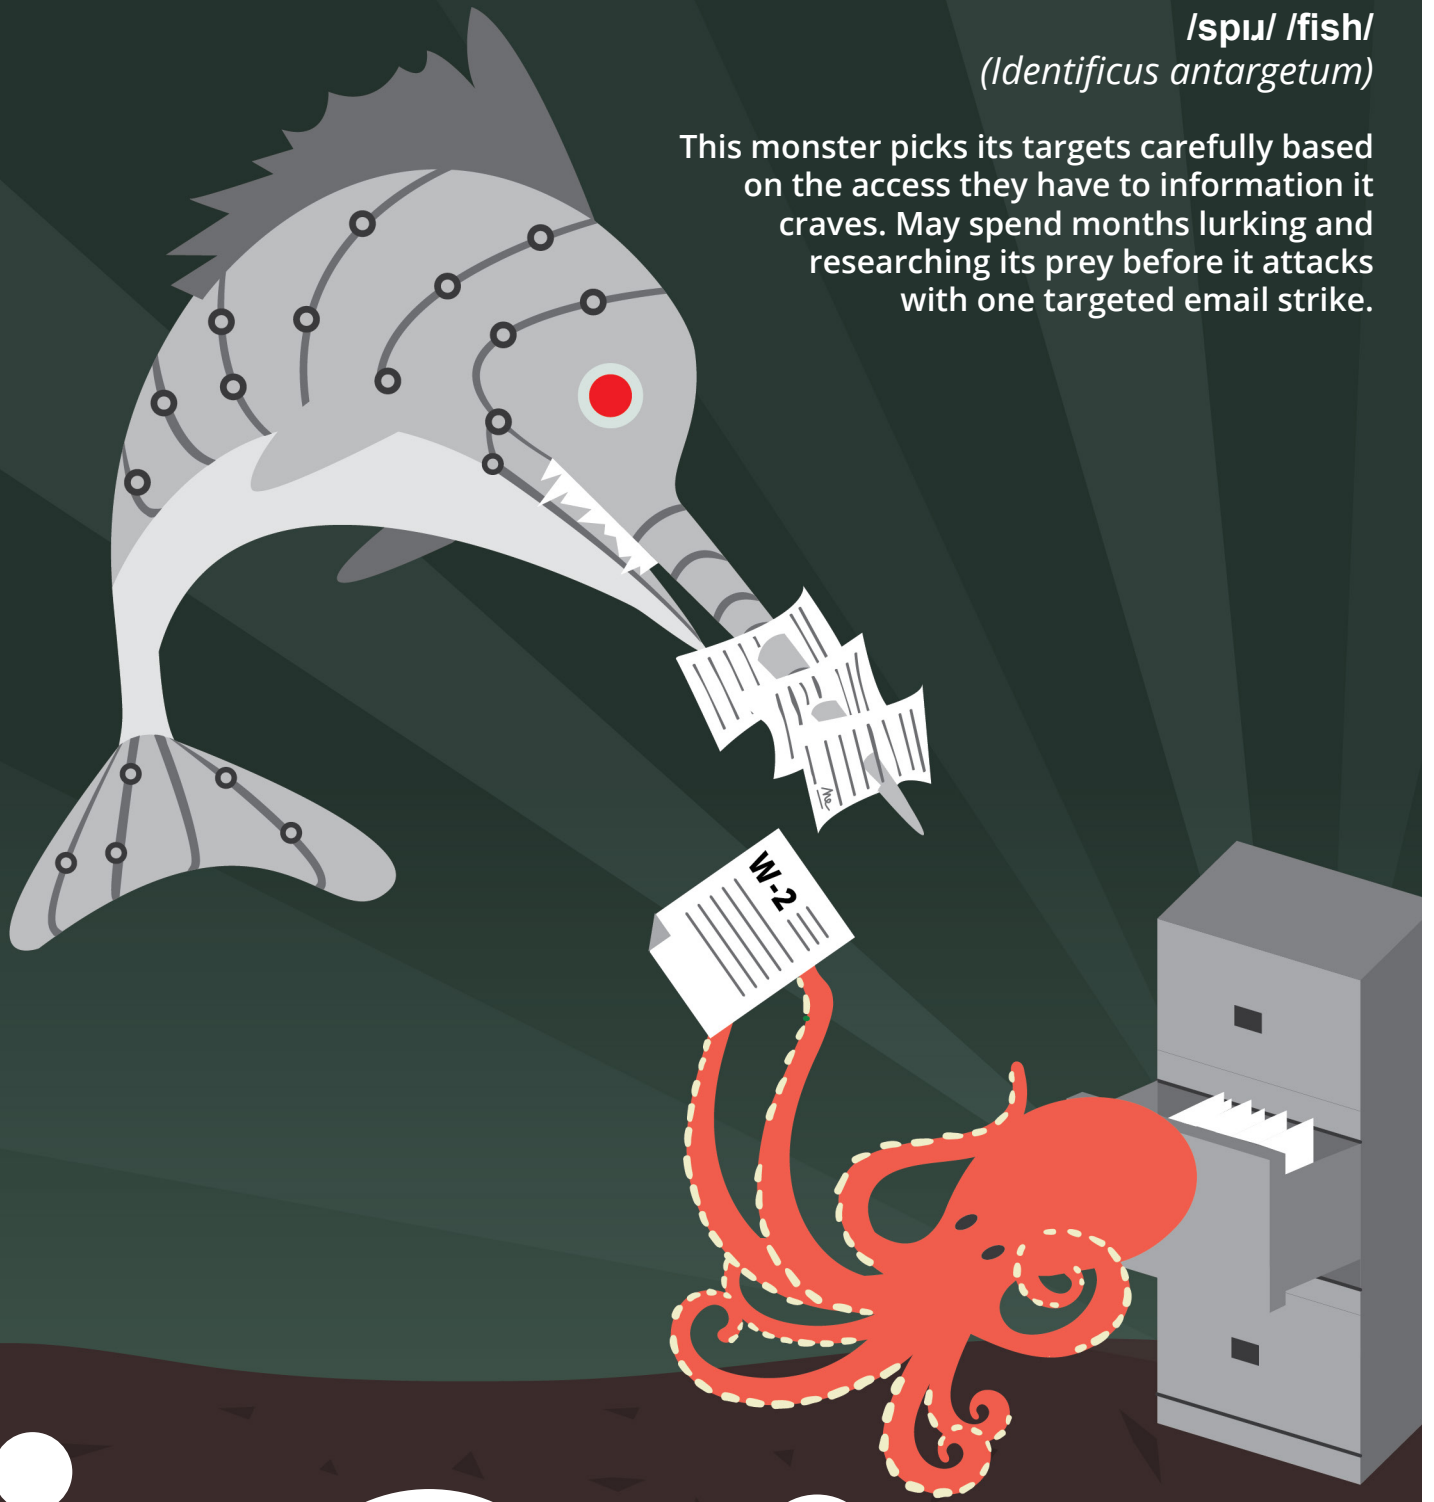

# SPEARPHISH

*/spɪʃ/ /fɪʃ/  
(Identificus antargetum)*

This monster picks its targets carefully based on the access they have to information it craves. May spend months lurking and researching its prey before it attacks with one targeted email strike.